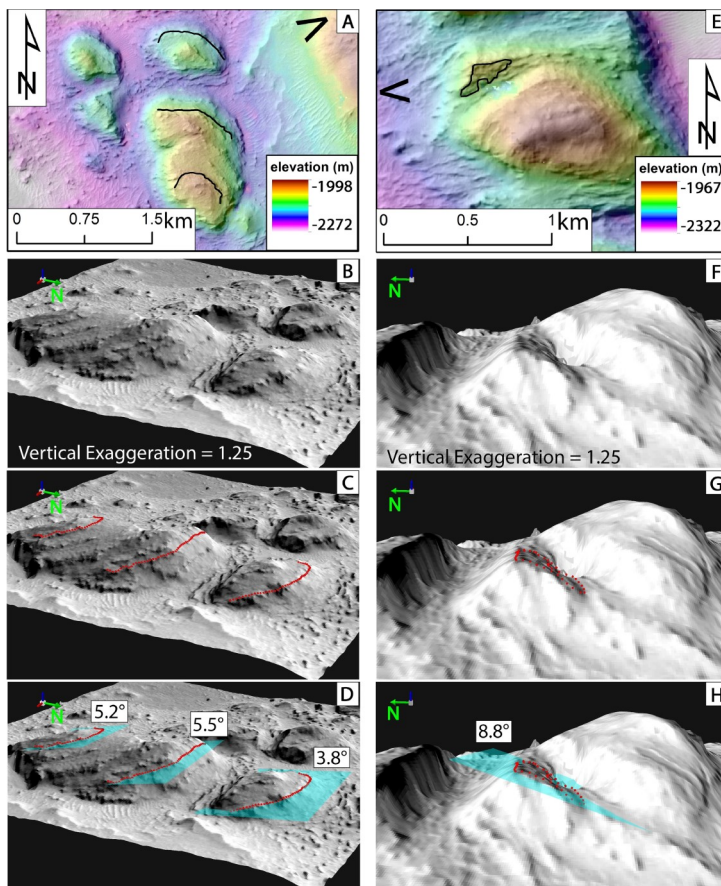

The Geology Department Presents Cory Hughs, MS Candidate Speaker

***Deltaic deposits
indicative of a
paleo-coastline
at
Aeolis Dorsa,
Mars***

Date: Friday, November 16, 2018

Time: 12:00pm - 1:00pm

Location: PH 146 (NEW ROOM)