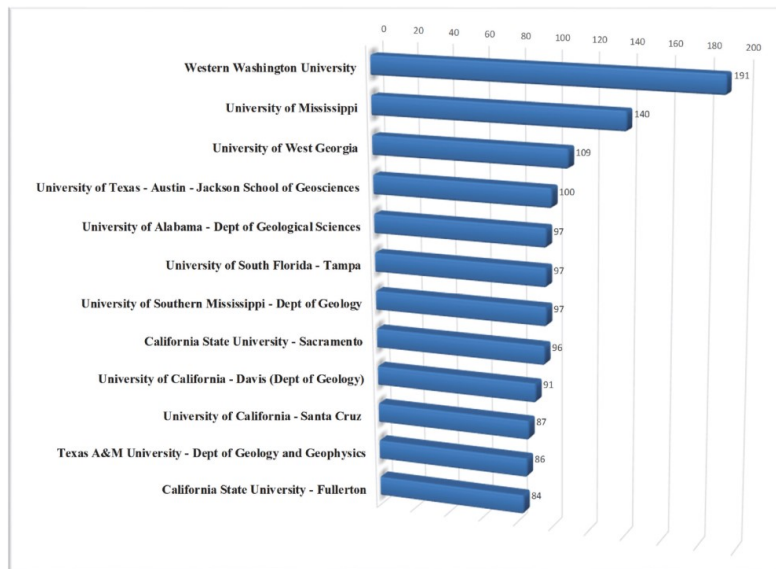

Geologist Licensing in Washington State

ASBOG® | Top Universities

Top 12 Universities
by FG examination volume

Date: Friday, October 26, 2018

Time: 12:00 - 1:00pm

Location: ES 213